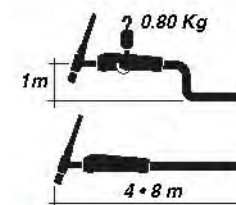

## TECHNICAL DATA

Voltage class	L
Inert gas	Argon
Duty cycle 35% DC	180
Duty cycle 35% AC	150
Electrodes Ø mm	0.5 ÷ 4
Cooling	Air cooled

	SINTIG 26	SINTIG 26 FX	m
	SK1401	SL1401	4
FITTING	SK1801	SL1801	8
M12x1			
	SK1402	SL1402	4
FITTING	SK1802	SL1802	8
3/8 G			